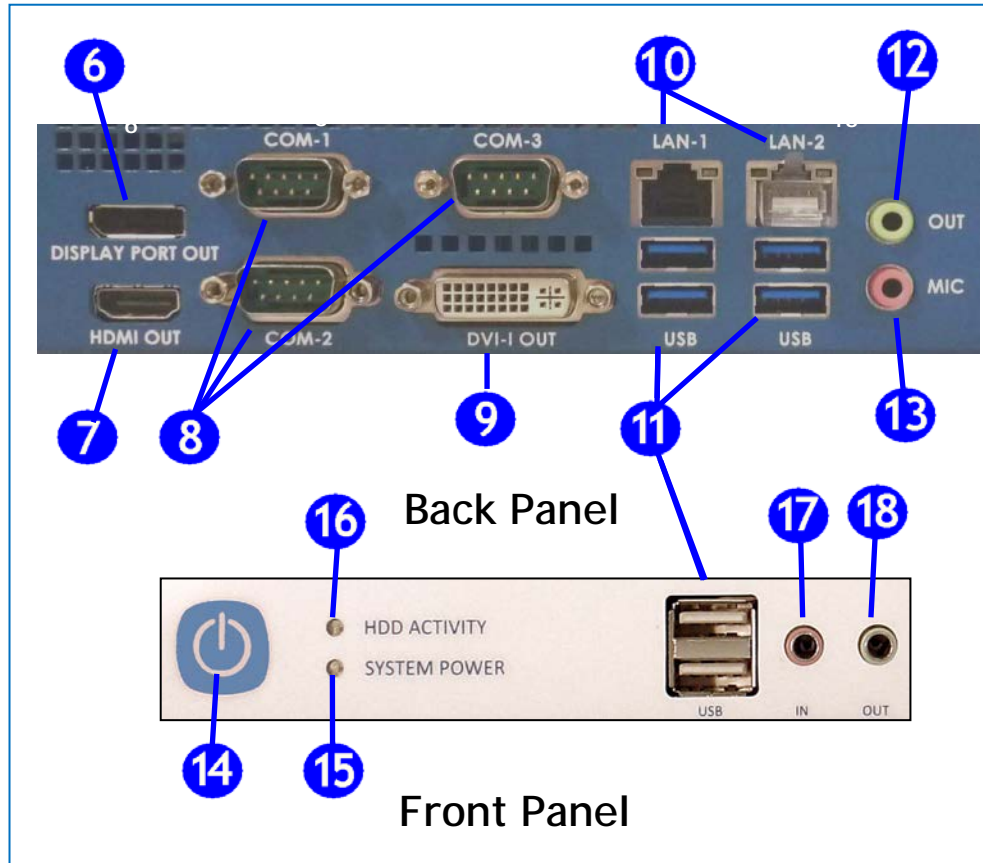

TIMS, the PACS Connectivity Solution™

GET CONNECTED

MODALITY CONNECTION HARDWARE

- | | |
|---|---|
| 1 | Trigger Adapter |
| 2 | DVI to BNC Cable <u>or</u> DVI to BNC Adaptor <u>or</u> DVI to DVI Cable (optional) |
| 3 | DVI-D to HDMI cable (optional) <u>or</u> HDMI to HDMI cable (optional) |
| 4 | S-video to S-video cable <u>or</u> for composite color an S-video to composite color adaptor (optional) |

MODALITY CONNECTIONS

- | | |
|---|--|
| 1 | Trigger In |
| 2 | RGB, DVI, or Monochrome In |
| 3 | HDMI In |
| 4 | Y/C In: S-Video or Composite Color NTSC or PAL |

PC CONNECTIONS

- | | |
|----|---|
| 5 | External Power Supply |
| 6 | DisplayPort Out |
| 7 | HDMI Out |
| 8 | COM Ports (3) |
| 9 | DVI-I Out: DVI Digital |
| 10 | Network (2) |
| 11 | USB 2.0 and 3.0 (4) Back Panel: May be used for Keyboard and Mouse; (2) Front Panel |
| 12 | Speakers Output |
| 13 | Microphone In |
| 14 | Standby Switch |
| 15 | Power On LED |
| 16 | Hard Drive Activity LED |
| 17 | Microphone In |
| 18 | Speakers Output |