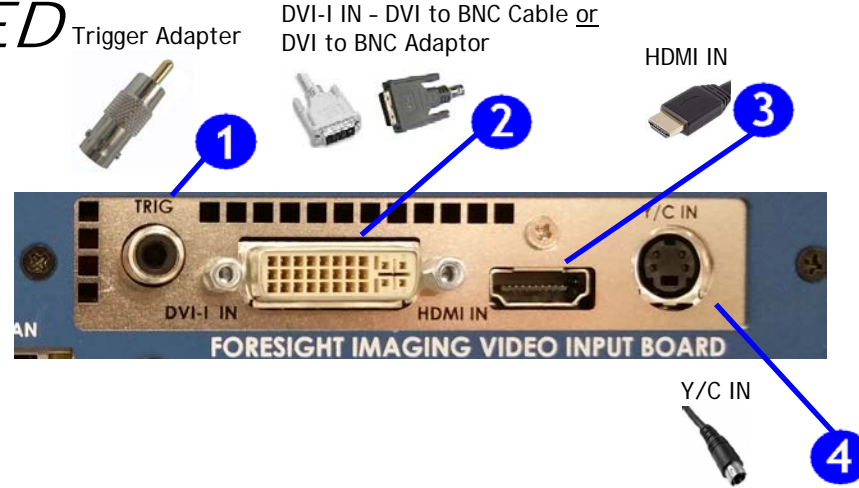

TIMS, the PACS Connectivity Solution™

GET CONNECTED

MODALITY CONNECTION HARDWARE

- | | |
|---|---|
| 1 | Trigger Adapter |
| 2 | DVI to BNC Cable <u>or</u> DVI to BNC Adaptor <u>or</u> DVI to DVI Cable (optional) |
| 3 | DVI-D to HDMI cable (optional) <u>or</u> HDMI to HDMI cable (optional) |
| 4 | S-video to S-video cable <u>or</u> for composite color an S-video to composite color adaptor (optional) |

MODALITY CONNECTIONS

- | | |
|---|--|
| 1 | Trigger In |
| 2 | RGB, DVI, or Monochrome In |
| 3 | HDMI In |
| 4 | Y/C In: S-Video or Composite Color NTSC or PAL |

PC CONNECTIONS

- | | |
|----|---|
| 5 | External Power Supply |
| 6 | DisplayPort Out |
| 7 | HDMI Out |
| 8 | COM Ports (3) |
| 9 | DVI-I Out: DVI Digital |
| 10 | Network (2) |
| 11 | USB 2.0 and 3.0 (4) Back Panel: May be used for Keyboard and Mouse; (2) Front Panel |
| 12 | Speakers Output |
| 13 | Microphone In |
| 14 | Standby Switch |
| 15 | Power On LED |
| 16 | Hard Drive Activity LED |
| 17 | Microphone In |
| 18 | Speakers Output |