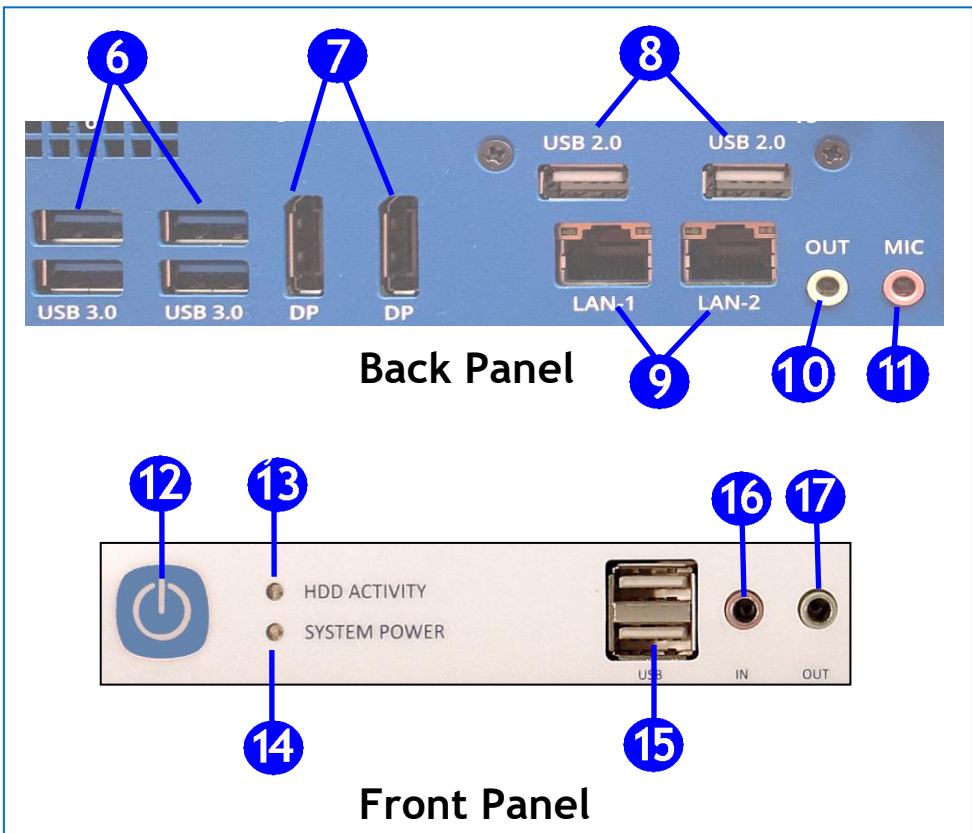

TIMS, the PACS Connectivity Solution™

GET CONNECTED

MODALITY CONNECTION HARDWARE

- | | |
|---|---|
| 1 | Trigger Adapter |
| 2 | DVI to BNC Cable <u>or</u> DVI to BNC Adaptor <u>or</u> DVI to DVI Cable (optional) |
| 3 | DVI-D to HDMI cable (optional) <u>or</u> HDMI to HDMI cable (optional) |
| 4 | S-video to S-video cable <u>or</u> for composite color an S-video to composite color adaptor (optional) |

MODALITY CONNECTIONS

- | | |
|---|--|
| 1 | Trigger In |
| 2 | RGB, DVI, or Monochrome In |
| 3 | HDMI In |
| 4 | Y/C In: S-Video or Composite Color NTSC or PAL |

PC CONNECTIONS

- | | |
|----|--|
| 5 | External Power Supply |
| 6 | USB 3.0 for higher speed DVD drives, keyboard and mouse |
| 7 | DisplayPort Out- right DP is the primary |
| 8 | USB 2.0 for keyboard and mouse |
| 9 | LAN-1 for network; LAN-2 is not typically used - available for accessory devices |
| 10 | Speakers Output |
| 11 | Microphone In |
| 12 | Standby Switch |
| 13 | Hard Drive Activity LED |
| 14 | Power On LED |
| 15 | USB for keyboard and mouse |
| 16 | Microphone In |
| 17 | Speakers Output |