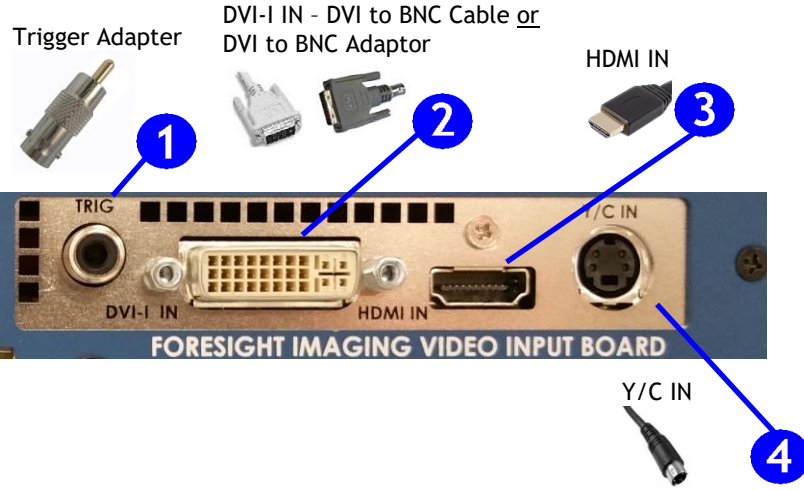

TIMS, the PACS Connectivity Solution™

GET CONNECTED

MODALITY CONNECTION HARDWARE

- | | |
|---|---|
| 1 | Trigger Adapter |
| 2 | DVI to BNC Cable <u>or</u> DVI to BNC Adaptor <u>or</u> DVI to DVI Cable (optional) |
| 3 | DVI-D to HDMI cable (optional) <u>or</u> HDMI to HDMI cable (optional) |
| 4 | S-video to S-video cable <u>or</u> for composite color an S-video to composite color adaptor (optional) |

MODALITY CONNECTIONS

- | | |
|---|--|
| 1 | Trigger In |
| 2 | RGB, DVI, or Monochrome In |
| 3 | HDMI In |
| 4 | Y/C In: S-Video or Composite Color NTSC or PAL |

PC CONNECTIONS

- | | |
|----|--|
| 5 | External Power Supply |
| 6 | USB 3.0 for higher speed DVD drives, keyboard and mouse |
| 7 | DisplayPort Out- right DP is the primary |
| 8 | USB 2.0 for keyboard and mouse |
| 9 | LAN-1 for network; LAN-2 is not typically used - available for accessory devices |
| 10 | Speakers Output |
| 11 | Microphone In |
| 12 | Standby Switch |
| 13 | Hard Drive Activity LED |
| 14 | Power On LED |
| 15 | USB for keyboard and mouse |
| 16 | Microphone In |
| 17 | Speakers Output |